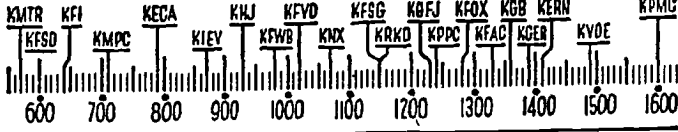

YOUR Radio TODAY

[The information contained in the following schedule is furnished by the stations broadcasting the programs.]

EASTER CHURCH SERVICES

Time	Station	Program
8:45 A.M.	KMTR	Bob Shuler.
9 A.M.	KPFC	Dr. Middlemas.
9:15 A.M.	KFAC	Liberal Catholic Hr.
9:30 A.M.	KGER	March Ahead Time.
10 A.M.	KNX	Air Church.
10:15 A.M.	KGER	Bro. John Gordon.
10:30 A.M.	KFOX	The Visitor.
11 A.M.	KPFC	Dr. E. C. Blake.
12 NOON	KMTR	St. Brendan Choir.
12:30 P.M.	KHJ	Young People's Church.
1:45 P.M.	KHJ	Lutheran Hour.
2 P.M.	KGER	Shepherd Call.
2:30 P.M.	KFOX	Rev. Billy Adams.
3 P.M.	KHJ	Lutheran Hour.
4 P.M.	KGER	Gospel Tidings.
4:30 P.M.	KMTR	Anselica Hr.
4:45 P.M.	KGER	Rev. Davis.
5 P.M.	KECA	Church Prog.
5:30 P.M.	KGER	Rev. Weber.
6 P.M.	KHJ	Revival Hr.
6:30 P.M.	KMTR	Ballads.
7 P.M.	KMTR	R. P. Shuler.
7:30 P.M.	KPFC	Dr. Paul C. Payne.
8 P.M.	KPFC	Church Service.
8:45 P.M.	KMPC	Wings Over Jordan.
9:15 P.M.	KGFJ	Rev. F. E. Cook.
9:30 P.M.	KFAC	"Glorious Hope."